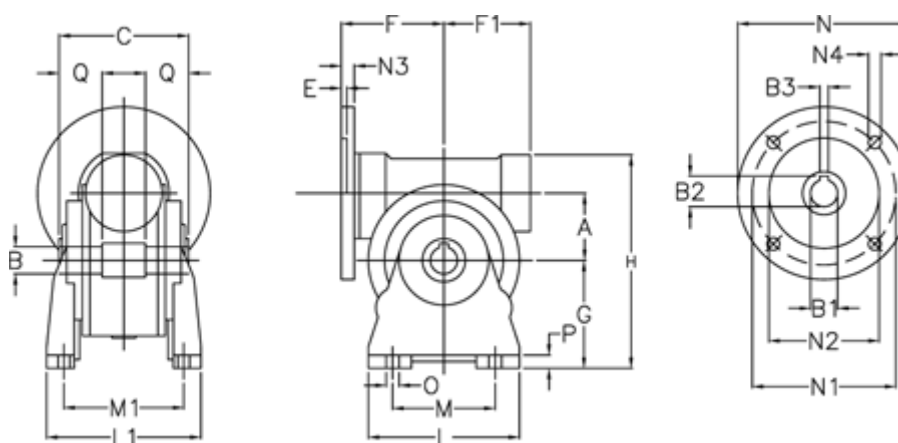

Data Sheet

Article number: 3902185030255

Description: Worm gear
VF 185-A-30-160B5, without lubrication

Measures

A	= 185.4	F1	= 205	N1	= 300
B	= 60 H7	G	= 254	N2	= 250
B1 E7	= 42	H	= 457	N3	= 18
B2	= 45.3	L	= 360	N4	= 18
B3 H9	= 12	L1	= 320	O	= 22
C	= 190	M	= 270	P	= 22
E	= 4	M1	= 251	Q	= 65
F	= 217	N	= 350		